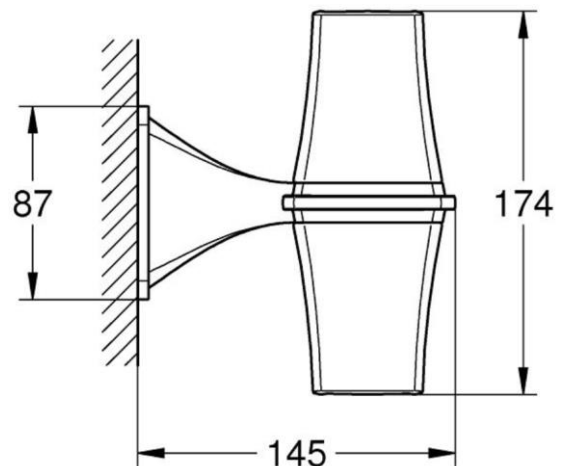

Acme Sanitary Ware Co Ltd

Acme Building, 22-28 Nanking Street, Kowloon, Hong Kong
Tel: 2388 7171 Fax: 2710 8012
E-mail: acme@acmesanitary.com.hk
Website: www.acmesanitaryware.com.hk

Pure Freude
an Wasser

PROJECT		REF		REV	ITEM CODE	
LOCATION		DATE			PAGE	

SANITARY WARE SPECIFICATION SHEET

Item Descriptions	GROHE (Germany) "Grandera" Wall-mounted lamp with AC supply	Illustration/ Drawing
Dimensions	L145 x W87 x H174 mm	
Model	40661IG0	
Finish / Material	Chrome Plated & Gold / Metal & Ceramic	
Country of origin	Germany	
Manufacturer	GROHE Limited	
Supplier	Acme Sanitary Ware Co. Ltd Mr. Eric Wong/ Mr. Don Yuen	
Contact Tel/Fax E-mail Website	(852) 2388-7171 / (852) 2710-8012 acme@acmesanitary.com.hk www.acmesanitary.com.hk	

"Grandera" Lamp

- GROHE StarLight chrome finish
- excluding bulbs
- halogen light, 2x20 watt for G9 light fixture
- 220-240 V (AC), 50/60 Hz
- without lamp, suitable for lamps with energy efficiency class A++ until E

Colour options:

- 000 | StarLight Chrome
- IG0 | Chrome/Gold
- DA0 | Warm Sunrise

Note:

* All information of the above is for the reference only. No prior notice is made if any changes.