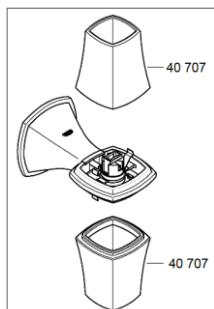

Colour options:

- 000 | StarLight Chrome
- IG0 | Chrome/Gold
- DA0 | Warm Sunrise

Note:

* All information of the above is for the reference only. No prior notice is made if any changes.